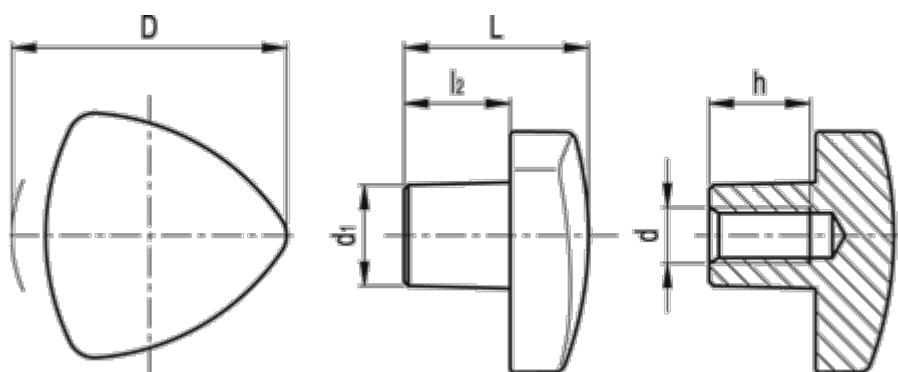

# Data Sheet

Article number: 20060458

Description: E+G Lock knob GN 5339.5-40-M6-E-MT  
St. steel

## Measures

D	= 40
d	= M6
d1	= 14
h	= 12
L	= 26
l2	= 14
Weight (g)	= 94